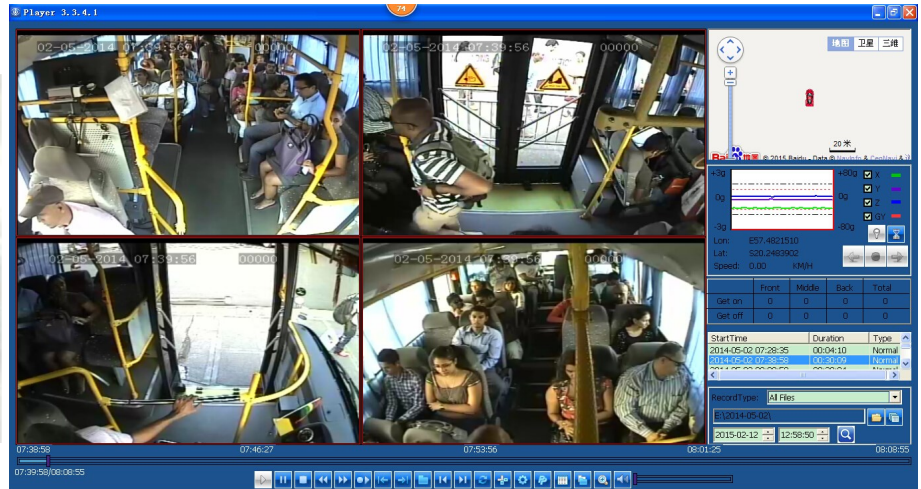

TRANS-VIEW MOBILE DIGITAL VIDEO RECORDERS

Introducing the new ADC Alarms Trans-View Mobile Digital Video Recorder system, designed to withstand harsh environments of commercial Trucks and busses. Short circuits those costly court battles that follow a major road incident by having the proof on video of accountability and liability. The systems can record driver behaviour, GPS location, Audio and real-time video all recorded on internal HDD and removable SD card. In the event of a power fail in the vehicle the system retains enough power to finalize the current recorded file protecting the integrity of the data.

Realtime tracking of your fleet can be tracked using our servers showing location and video. Dependant on the options selected an intercom call can be raised - handy for medical services where real-time video can be viewed and at the same time a doctor can talk directly with the paramedics.

Main Specification:

- A. AHD 1080P, CPU: 3520D, Linux 2.6 system, 1 or 2 SD cards support, Max 128GB. Standard version is 1 slot.
- B. 4 channel, 4 X 720P resolution. 6 alarm input, 2 output; 4 AV input, 1 output.
- C. RS232/485, I/O Extension port for extra application. Wide voltage range of 8 - 36 V.